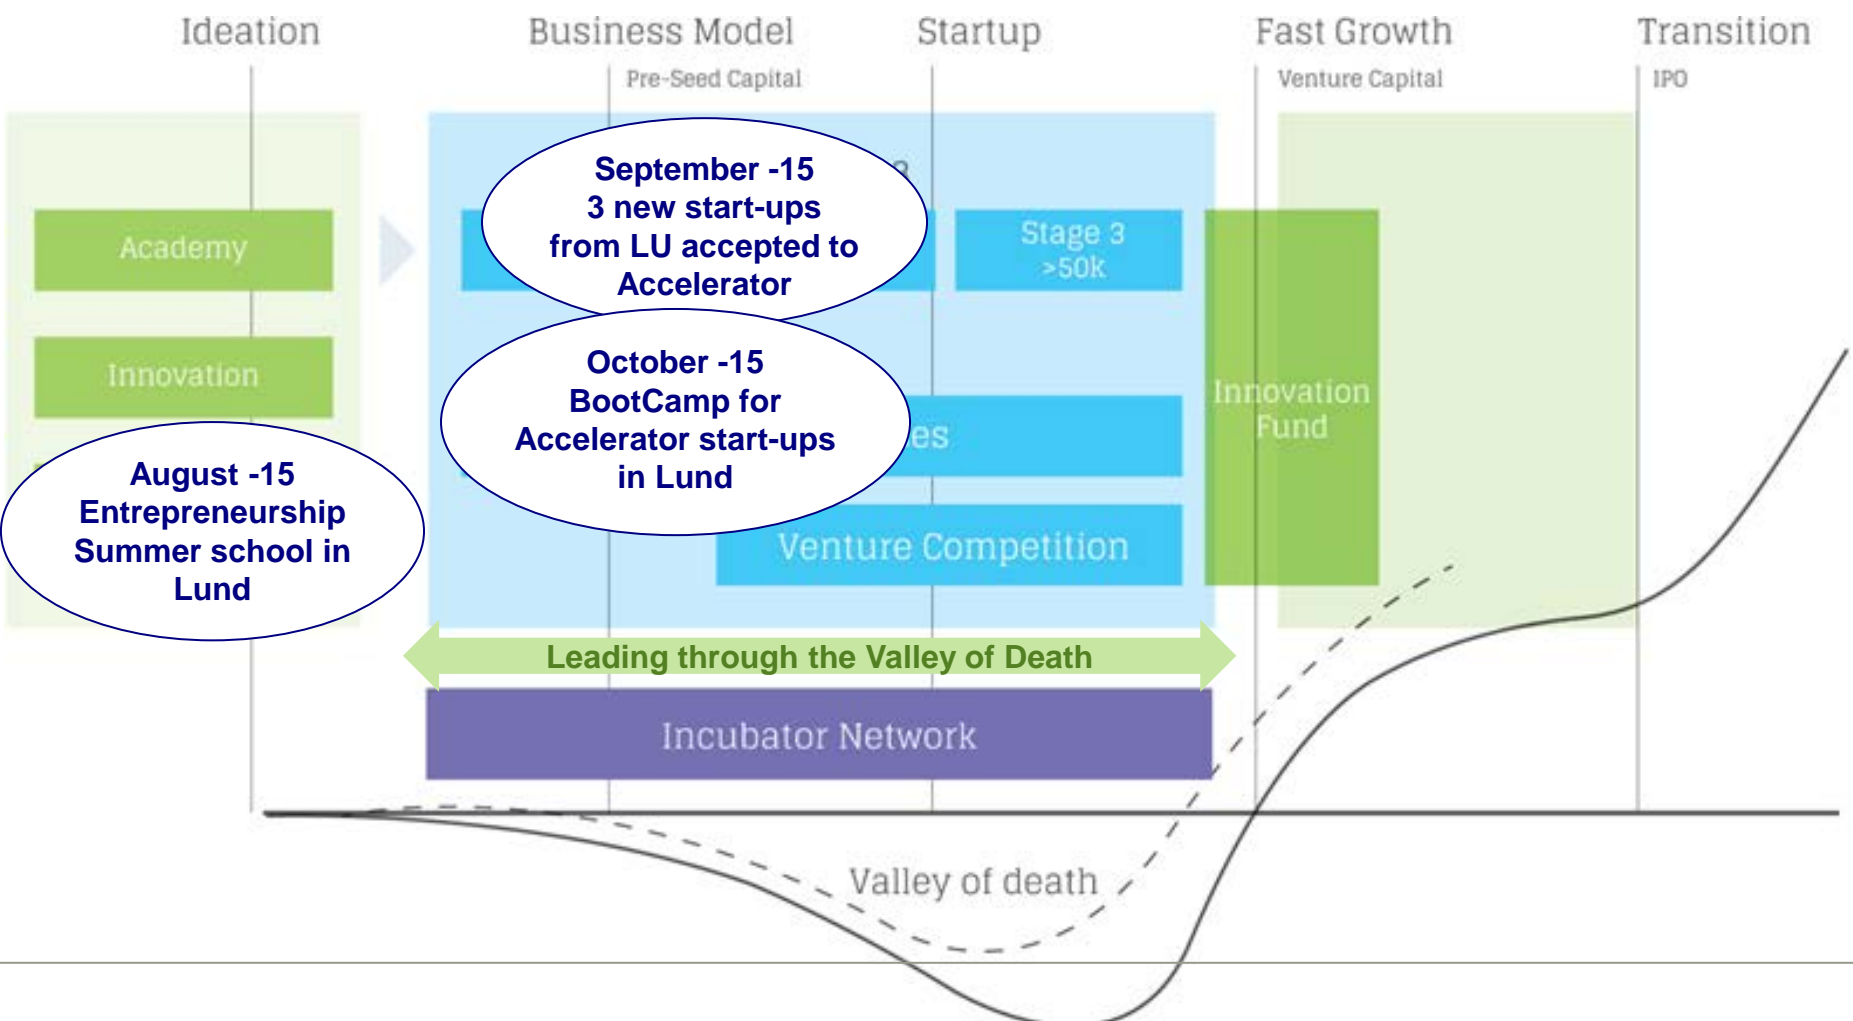

Climate-KIC Acceleration programme