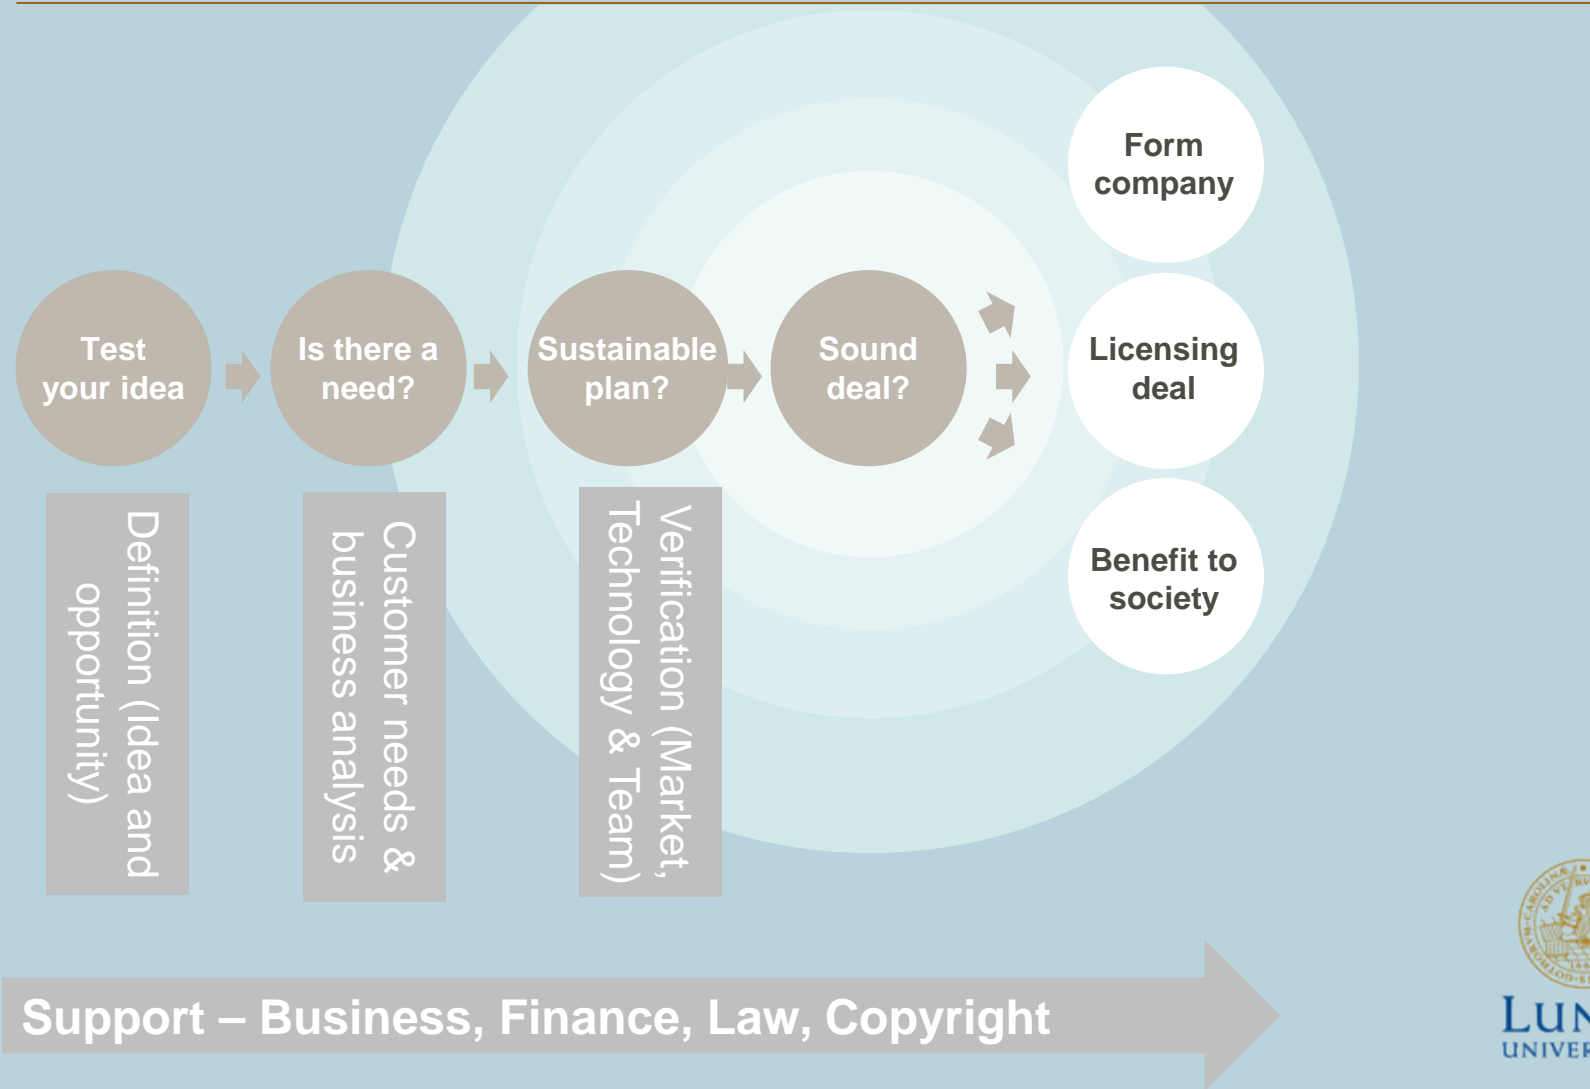

Our working methods