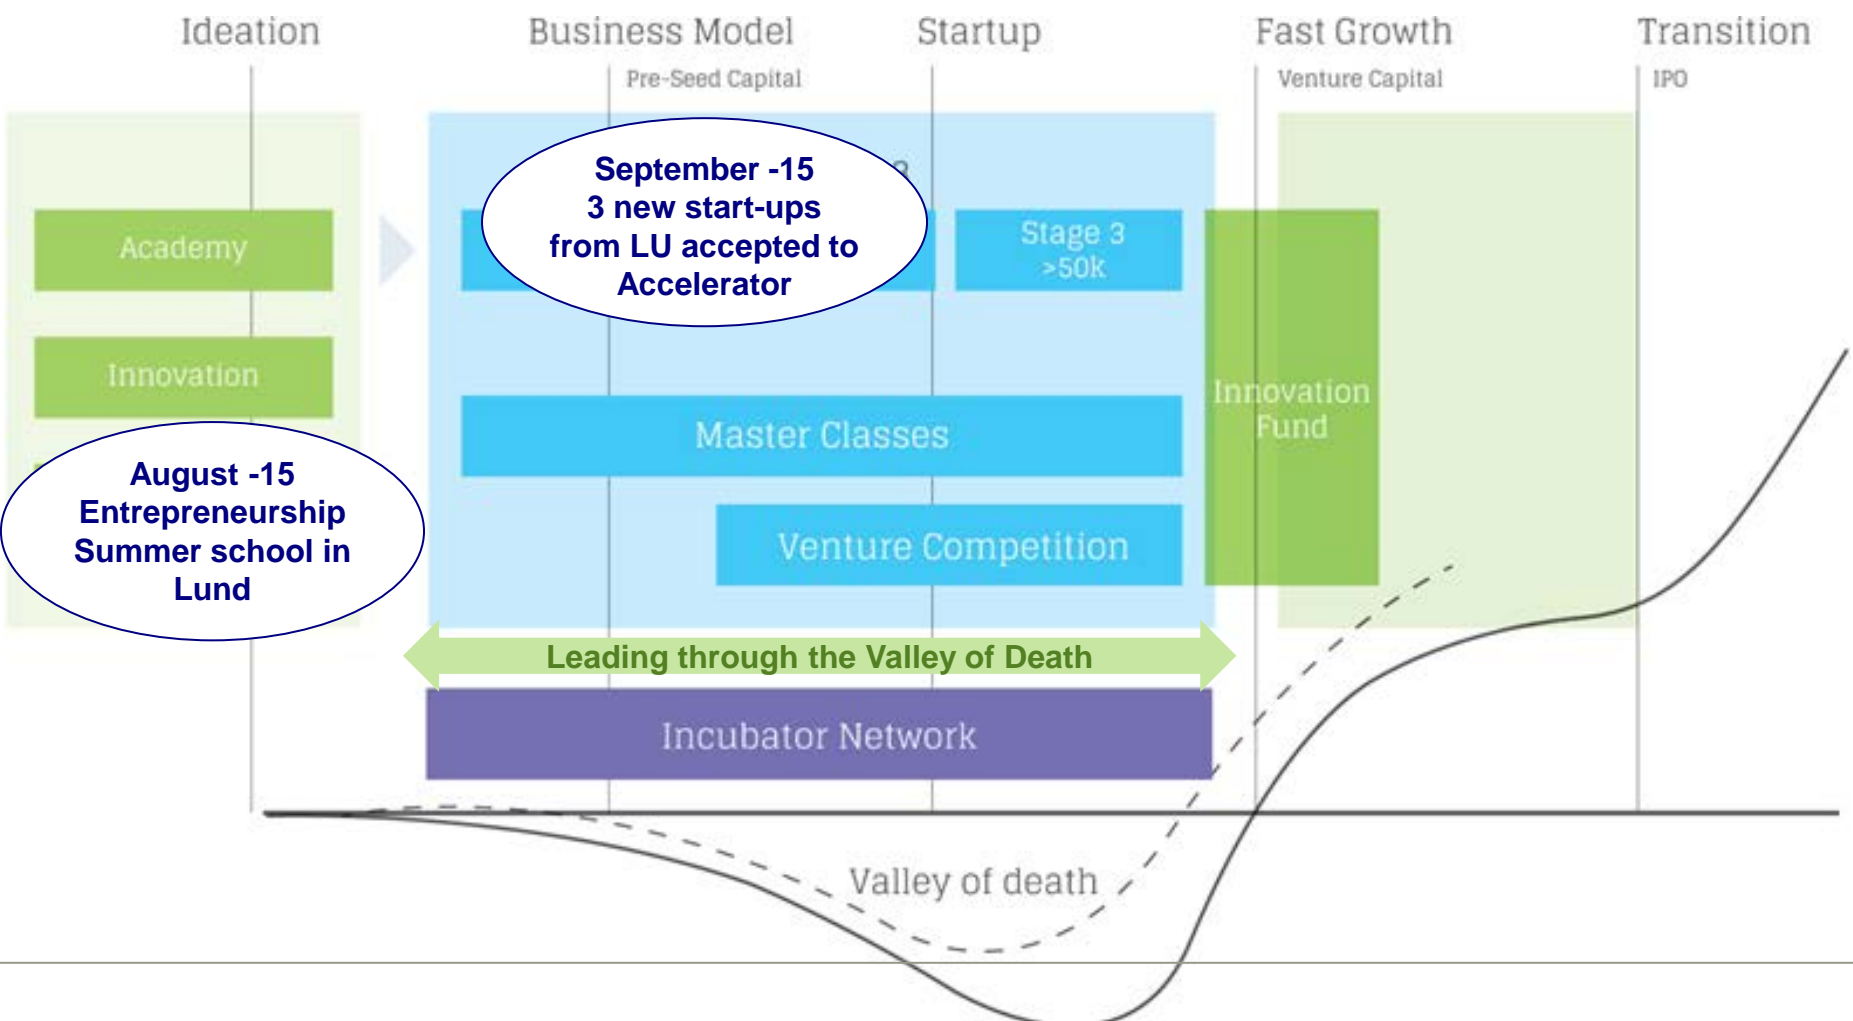

Climate-KIC Acceleration programme