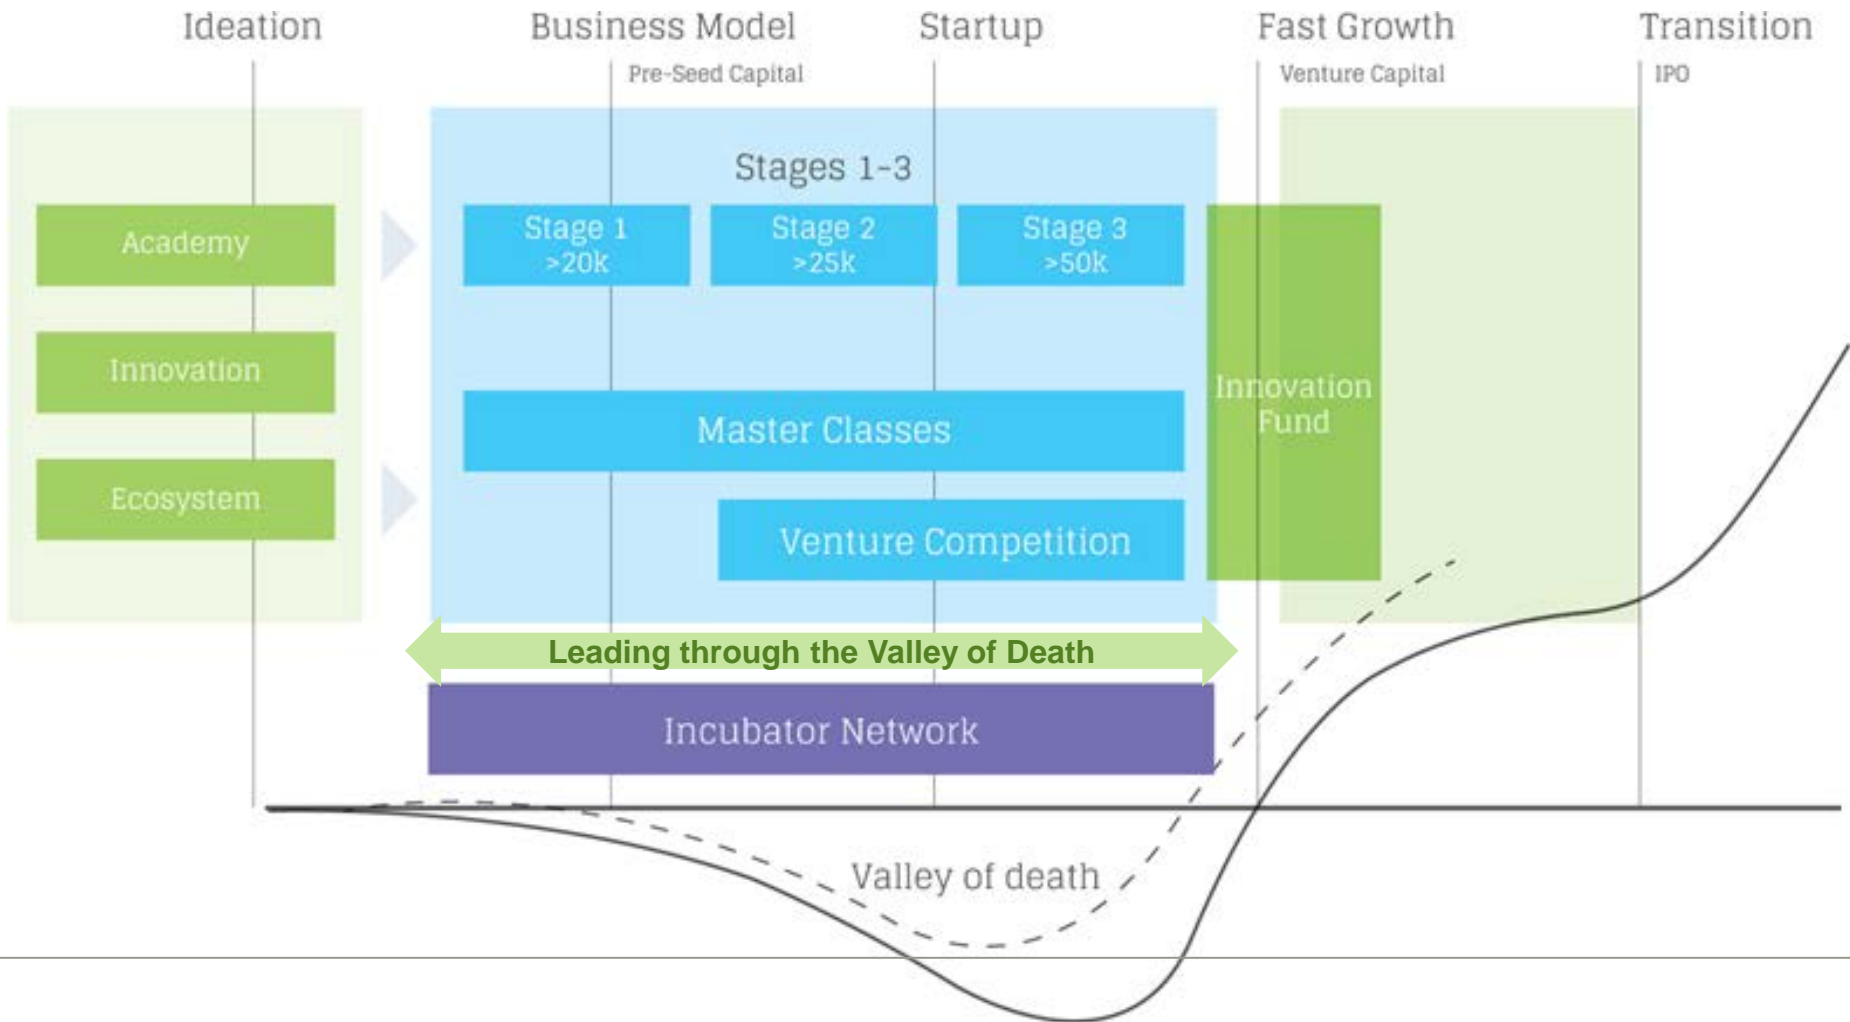

Climate-KIC Acceleration programme